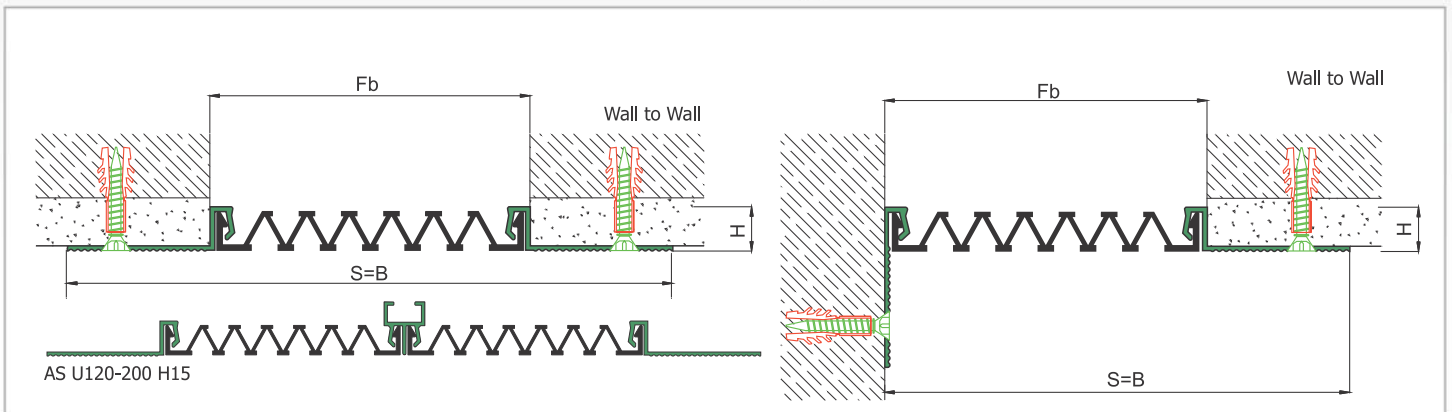

AS U120 surface mounted profile can easily be installed by means of screws to all types of wall & ceiling. Ribbed elastomeric gasket gains the profile a remarkable movement ability and compensates level differences on both sides of the wall. Slide-in gasket system lets the profile to be used at exterior applications as well as interior areas. Profiles up to 150 mm gap are applied with single gasket while the wider ones are with double gaskets joined with a connector profile.

* Visuals are representative and the profile configuration may differ depending on the characteristics requested.

GASKET COLORS **BLACK** GREY BEIGE Custom Colors available.

LOCATION	MODEL	GAP (Fb) mm	HEIGHT (H) MM	OVERALL WIDTH (B) mm	VISIBLE WIDTH (S) mm	MOVEMENT (W) mm	LOAD CAPACITY	STANDARD LENGTH (mt)
Wall to Wall	AS U120-030	30	15	119	119	+10 / -6	N/A	3
	AS U120-050	50	15	139	139	+20 / -15	N/A	3
	AS U120-080	80	15	169	169	+40 / -30	N/A	3
	AS U120-100	100	15	189	189	+20 / -50	N/A	3
	AS U120-120	120	15	209	209	+60 / -50	N/A	3
	AS U120-150	150	15	239	239	+30 / -80	N/A	3
	AS U120-200	200	15	289	289	+40 / -100	N/A	3
	AS U120-200M	200	15	289	289	+40 / -100	N/A	3

Note: Please ask for different sizes

AS U120 120 H15V

AS U120 120 H15KV

Profil No Profile Number	AS U120 120	AS U120 120K
Fb (mm)	120	120
H (mm) yaklaşık approx.	15	15
W± (mm) yaklaşık approx.	+60/-50	+60/-50
Renk Color	Alüminyum: Natürel, Fitiller: Siyah, gri, diğer Aluminum: Natural, Inserts: Black, grey, others	
Malzeme Material	Alüminyum, EPDM Kauçuk(siyah), Termoplastik Kauçuk (gri ve diğer) Aluminum, EPDM Rubber(black), Thermoplastic Rubber (grey and others)	
Standart Uzunluk Standard Length	3	