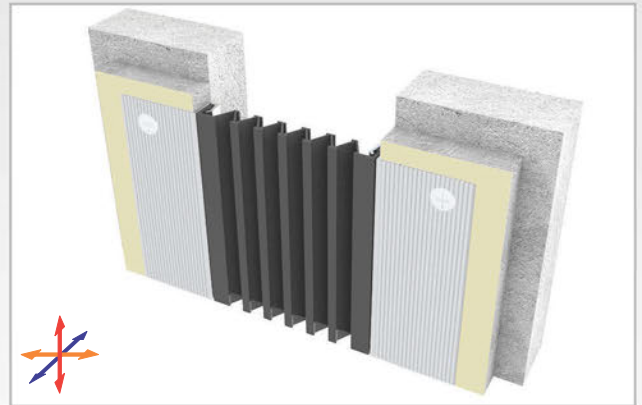

AS U120 surface mounted profile can easily be installed by means of screws to all types of wall & ceiling. Ribbed elastomeric gasket gains the profile a remarkable movement ability and compensates level differences on both sides of the wall. Slide-in gasket system lets the profile to be used at exterior applications as well as interior areas. Profiles up to 150 mm gap are applied with single gasket while the wider ones are with double gaskets joined with a connector profile.

- Application Areas** : Indoor & Outdoor / Wall & Ceiling
- Ideal for** : Shopping Malls, Airports, Residences, Hospitals, Hotels, Commercial & Public Buildings etc.
- Material** : Mill Finish Aluminum (Anodizing optional), EPDM (Only in Black Color) or TPE Gasket
- Aluminum Alloy** : 6063 AA-USA / EN AW 6063
- Optional Supplies** : Fire Barrier, Waterproof EPDM membrane

* Visuals are representative and the profile configuration may differ depending on the characteristics requested.

GASKET COLORS **BLACK** GREY BEIGE Custom Colors available.

LOCATION	MODEL	GAP (Fb) mm	HEIGHT (H) MM	OVERALL WIDTH (B) mm	VISIBLE WIDTH (S) mm	MOVEMENT (W) mm	LOAD CAPACITY	STANDARD LENGTH (mt)
Wall to Wall	AS U120-030	30	15	119	119	+10 / -6	N/A	3
	AS U120-050	50	15	139	139	+20 / -15	N/A	3
	AS U120-080	80	15	169	169	+40 / -30	N/A	3
	AS U120-100	100	15	189	189	+20 / -50	N/A	3
	AS U120-120	120	15	209	209	+60 / -50	N/A	3
	AS U120-150	150	15	239	239	+30 / -80	N/A	3
	AS U120-200	200	15	289	289	+40 / -100	N/A	3
	AS U120-200M	200	15	289	289	+40 / -100	N/A	3