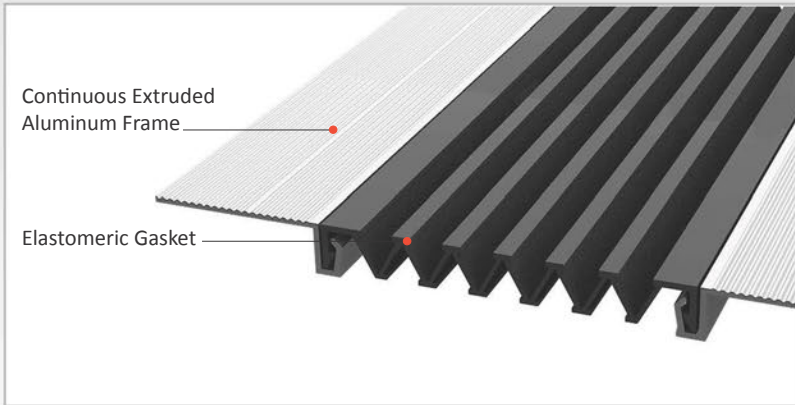

AS U120 surface mounted profile can easily be installed by means of screws to all types of wall & ceiling. Ribbed elastomeric gasket gains the profile a remarkable movement ability and compensates level differences on both sides of the wall. Slide-in gasket system lets the profile to be used at exterior applications as well as interior areas. Profiles up to 150 mm gap are applied with single gasket while the wider ones are with double gaskets joined with a connector profile.

- Application Areas** : Indoor & Outdoor / Wall & Ceiling
- Ideal for** : Shopping Malls, Airports, Residences, Hospitals, Hotels, Commercial & Public Buildings etc.
- Material** : Mill Finish Aluminum (Anodizing optional), EPDM (Only in Black Color) or TPE Gasket
- Aluminum Alloy** : 6063 AA-USA / EN AW 6063
- Optional Supplies** : Fire Barrier, Waterproof EPDM membrane

* Visuals are representative and the profile configuration may differ depending on the characteristics requested.

GASKET COLORS **BLACK** GREY BEIGE Custom Colors available.

LOCATION	MODEL	GAP (Fb) mm	HEIGHT (H) MM	OVERALL WIDTH (B) mm	VISIBLE WIDTH (S) mm	MOVEMENT (W) mm	LOAD CAPACITY	STANDARD LENGTH (mt)
Wall to Wall	AS U120-030	30	15	119	119	+10 / -6	N/A	3
	AS U120-050	50	15	139	139	+20 / -15	N/A	3
	AS U120-080	80	15	169	169	+40 / -30	N/A	3
	AS U120-100	100	15	189	189	+20 / -50	N/A	3
	AS U120-120	120	15	209	209	+60 / -50	N/A	3
	AS U120-150	150	15	239	239	+30 / -80	N/A	3
	AS U120-200	200	15	289	289	+40 / -100	N/A	3
	AS U120-200M	200	15	289	289	+40 / -100	N/A	3