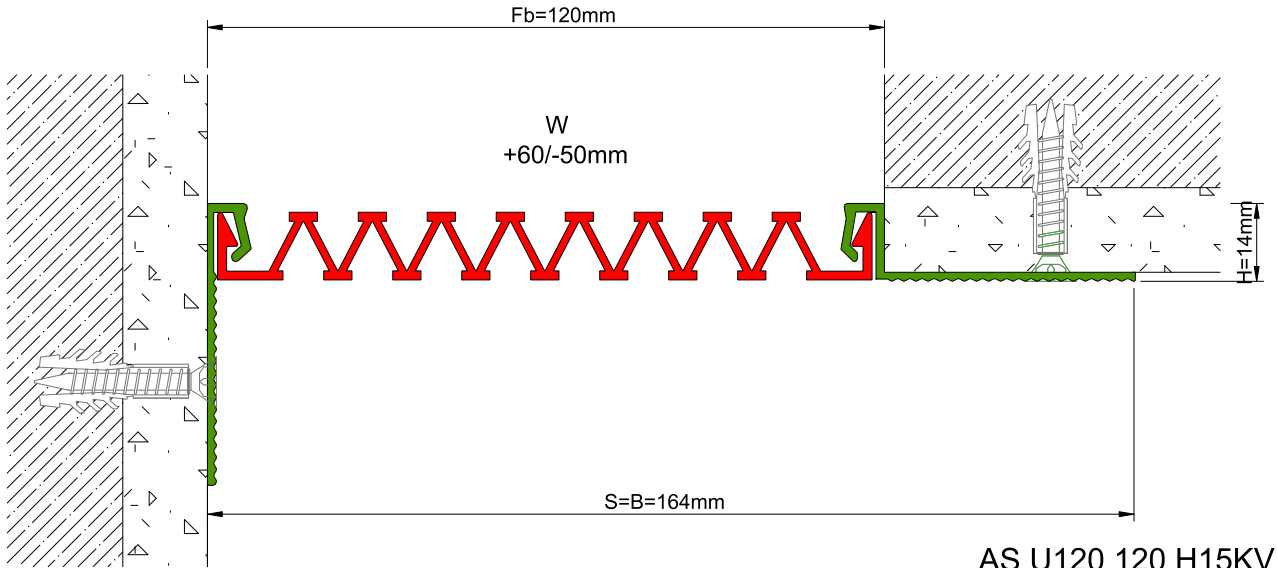

AS U120 surface mounted profile can easily be installed by means of screws to all types of wall & ceiling. Ribbed elastomeric gasket gains the profile a remarkable movement ability and compensates level differences on both sides of the wall. Slide-in gasket system lets the profile to be used at exterior applications as well as interior areas. Profiles up to 150 mm gap are applied with single gasket while the wider ones are with double gaskets joined with a connector profile.

* Visuals are representative and the profile configuration may differ depending on the characteristics requested.

GASKET COLORS **BLACK** GREY BEIGE Custom Colors available.

LOCATION	MODEL	GAP (Fb) mm	HEIGHT (H) MM	OVERALL WIDTH (B) mm	VISIBLE WIDTH (S) mm	MOVEMENT (W) mm	LOAD CAPACITY	STANDARD LENGTH (mt)
Wall to Wall	AS U120-030	30	15	119	119	+10 / -6	N/A	3
	AS U120-050	50	15	139	139	+20 / -15	N/A	3
	AS U120-080	80	15	169	169	+40 / -30	N/A	3
	AS U120-100	100	15	189	189	+20 / -50	N/A	3
	AS U120-120	120	15	209	209	+60 / -50	N/A	3
	AS U120-150	150	15	239	239	+30 / -80	N/A	3
	AS U120-200	200	15	289	289	+40 / -100	N/A	3
	AS U120-200M	200	15	289	289	+40 / -100	N/A	3

Note: Please ask for different sizes

AS U120 120 H15V

AS U120 120 H15KV

Profil No Profile Number	AS U120 120	AS U120 120K
Fb (mm)	120	120
H (mm) yaklaşık approx.	15	15
W± (mm) yaklaşık approx.	+60/-50	+60/-50
Renk Color	Alüminyum: Natürel, Fitiller: Siyah, gri, diğer Aluminum: Natural, Inserts: Black, grey, others	
Malzeme Material	Alüminyum, EPDM Kauçuk(siyah), Termoplastik Kauçuk (gri ve diğer) Aluminum, EPDM Rubber(black), Thermoplastic Rubber (grey and others)	
Standart Uzunluk Standard Length	3	