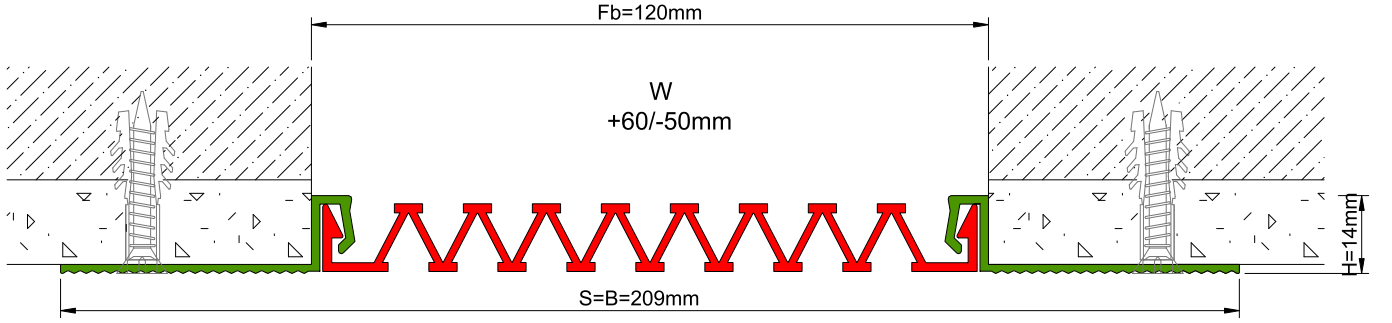

AS U120 surface mounted profile can easily be installed by means of screws to all types of wall & ceiling. Ribbed elastomeric gasket gains the profile a remarkable movement ability and compensates level differences on both sides of the wall. Slide-in gasket system lets the profile to be used at exterior applications as well as interior areas. Profiles up to 150 mm gap are applied with single gasket while the wider ones are with double gaskets joined with a connector profile.

* Visuals are representative and the profile configuration may differ depending on the characteristics requested.

GASKET COLORS **BLACK** GREY BEIGE Custom Colors available.

LOCATION	MODEL	GAP (Fb) mm	HEIGHT (H) MM	OVERALL WIDTH (B) mm	VISIBLE WIDTH (S) mm	MOVEMENT (W) mm	LOAD CAPACITY	STANDARD LENGTH (mt)
Wall to Wall	AS U120-030	30	15	119	119	+10 / -6	N/A	3
	AS U120-050	50	15	139	139	+20 / -15	N/A	3
	AS U120-080	80	15	169	169	+40 / -30	N/A	3
	AS U120-100	100	15	189	189	+20 / -50	N/A	3
	AS U120-120	120	15	209	209	+60 / -50	N/A	3
	AS U120-150	150	15	239	239	+30 / -80	N/A	3
	AS U120-200	200	15	289	289	+40 / -100	N/A	3
	AS U120-200M	200	15	289	289	+40 / -100	N/A	3

Note: Please ask for different sizes

AS U120 120 H15V

AS U120 120 H15KV

Profil No Profile Number	AS U120 120	AS U120 120K
Fb (mm)	120	120
H (mm) yaklaşık approx.	15	15
W± (mm) yaklaşık approx.	+60/-50	+60/-50
Renk Color	Alüminyum: Natürel, Fitiller: Siyah, gri, diğer Aluminum: Natural, Inserts: Black, grey, others	
Malzeme Material	Alüminyum, EPDM Kauçuk(siyah), Termoplastik Kauçuk (gri ve diğer) Aluminum, EPDM Rubber(black), Thermoplastic Rubber (grey and others)	
Standart Uzunluk Standard Length	3	